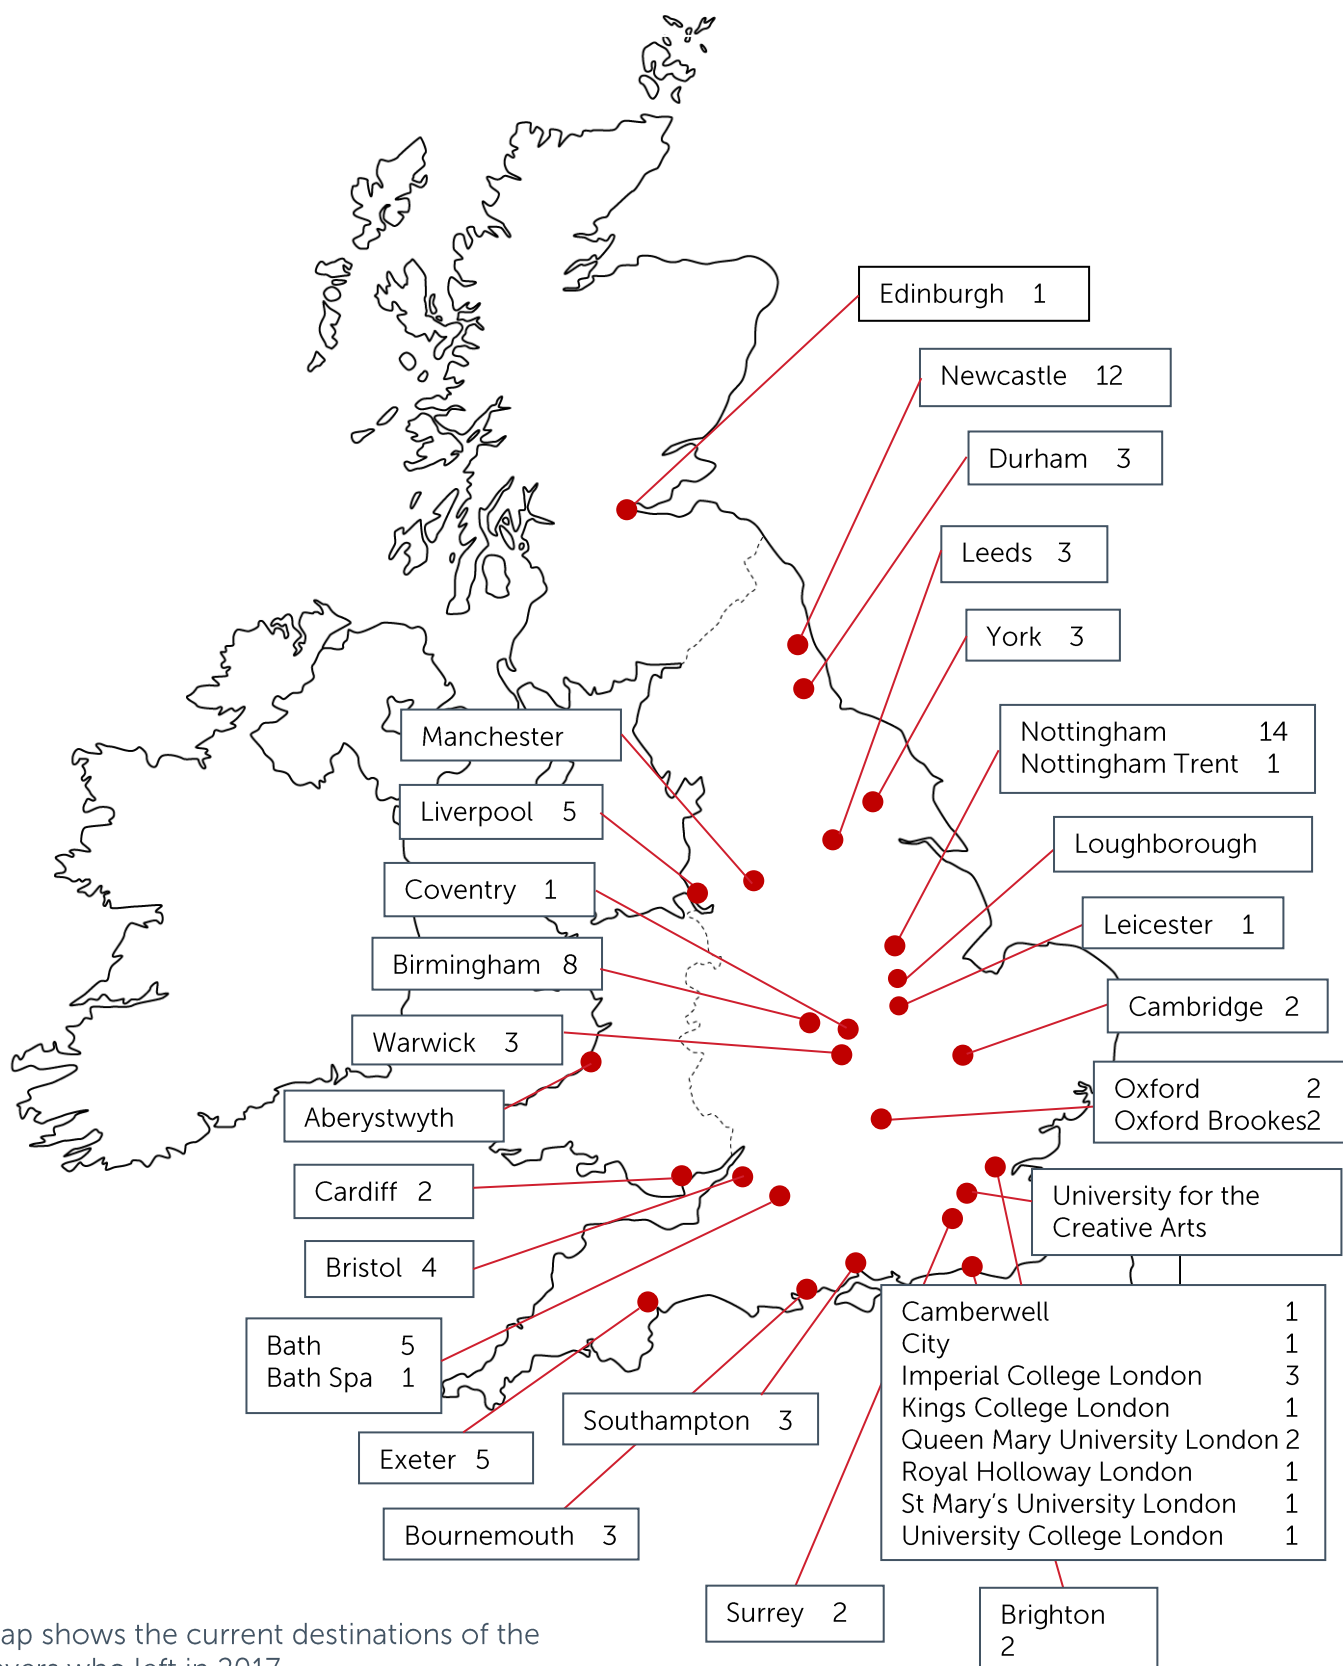

# LEAVERS' UNIVERSITY DESTINATIONS 2017

This map shows the current destinations of the 123 leavers who left in 2017.

Currently, 116 students are placed in university (79% Russell Group). Two of these students are doing an Art Foundation course. Two students have secured an apprenticeship and five students are taking a gap year and are likely to apply/reapply next year (some of whom had been awarded places at university but wanted to change).

**KINGSTON**  
GRAMMAR SCHOOL

FOUNDED 1561